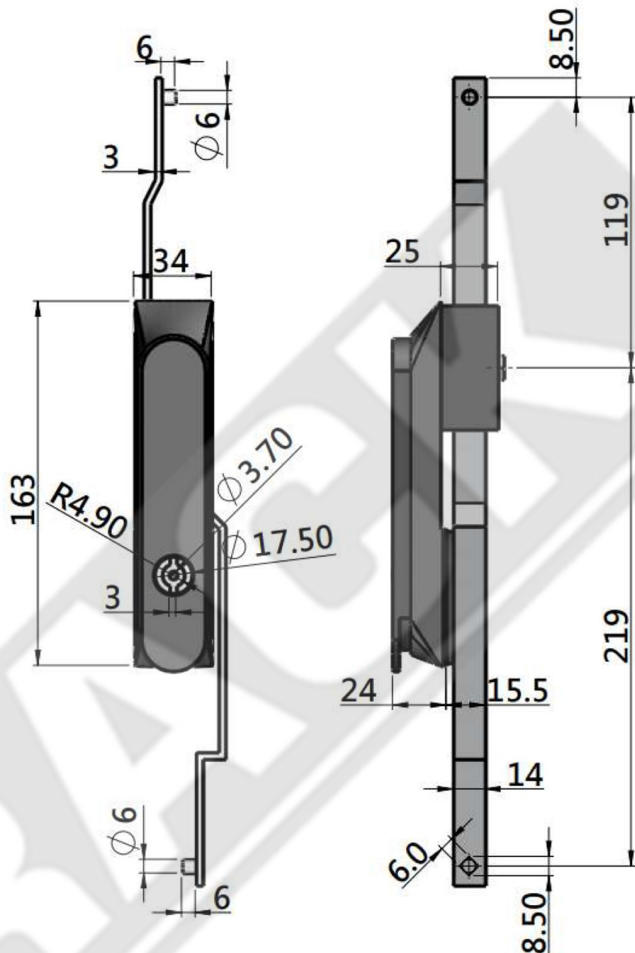

3D Rendered View

Airvents

Gasketing

Canopy Locks

Other Accessories

MS 100-3DB

- Material: PA6 Body, Brass/Zinc Shaft
Zinc Plating-Cam, Fixing parts.
Nickel/Zinc Plating Driving Rod.

PANEL CUTOUT