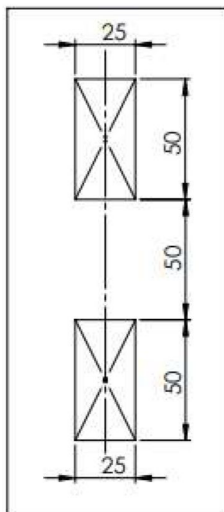

3D Rendered View

Airvents

Gasketing

Canopy Locks

Other Accessories

MS 100-3DB

- Material: PA6 Body, Brass/Zinc Shaft
Zinc Plating-Cam, Fixing parts.
Nickel/Zinc Plating Driving Rod.

PANEL CUTOUT